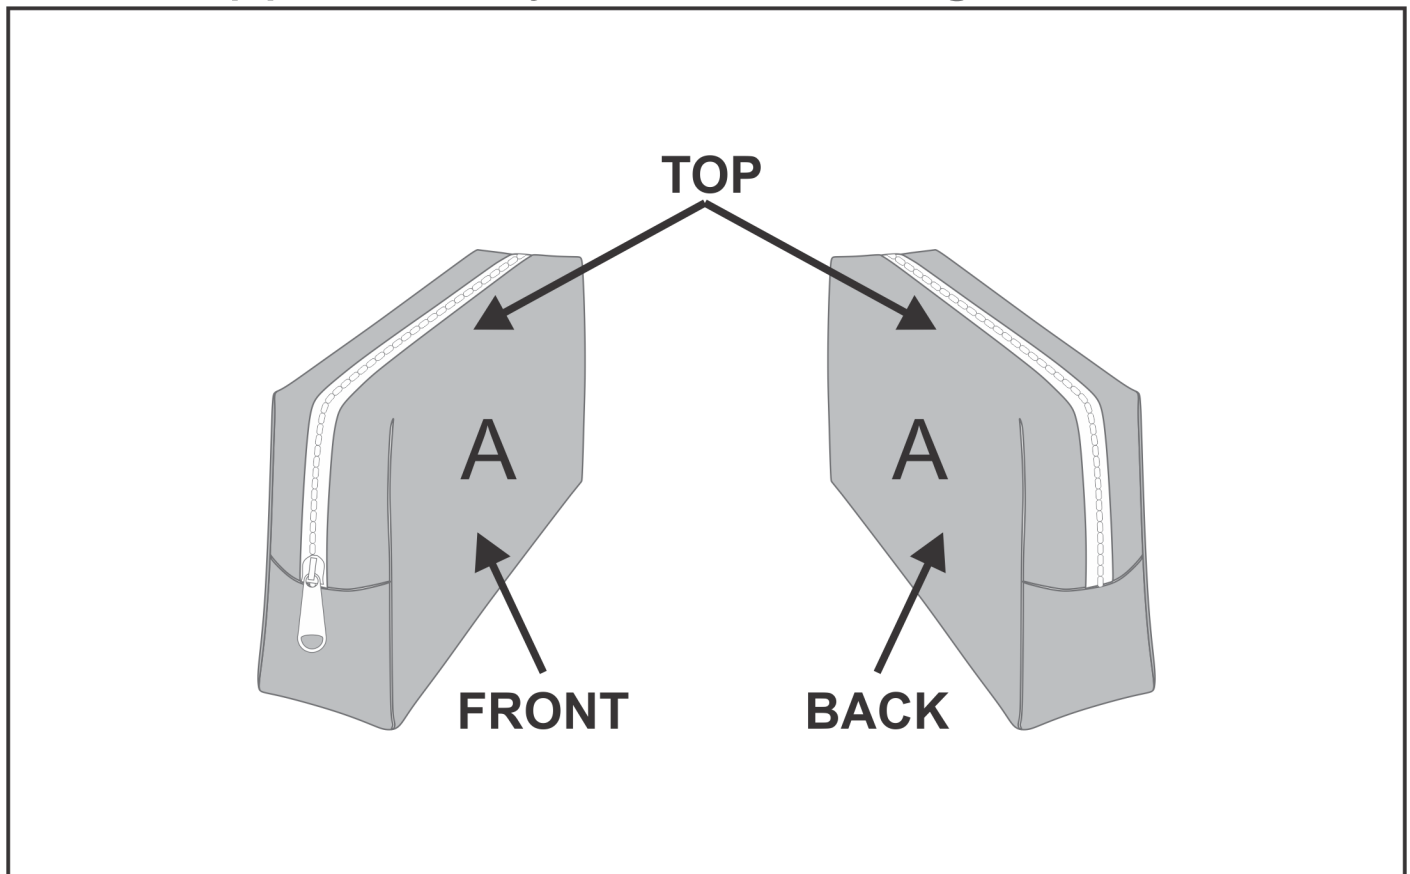

SG-HP-64-G

PPS Hoppla Mandy Cosmetic Bag

Need to know:

- Includes 1-Position Sublimation (setup fees apply)
- **Please Note: We cannot guarantee 100% logo Alignment on all Brandable Panels.**

Branding Options:

Position A

1. Custom Sublimation A (CPSUB-A)
Full Colour
Size: 301mm wide x 361mm high